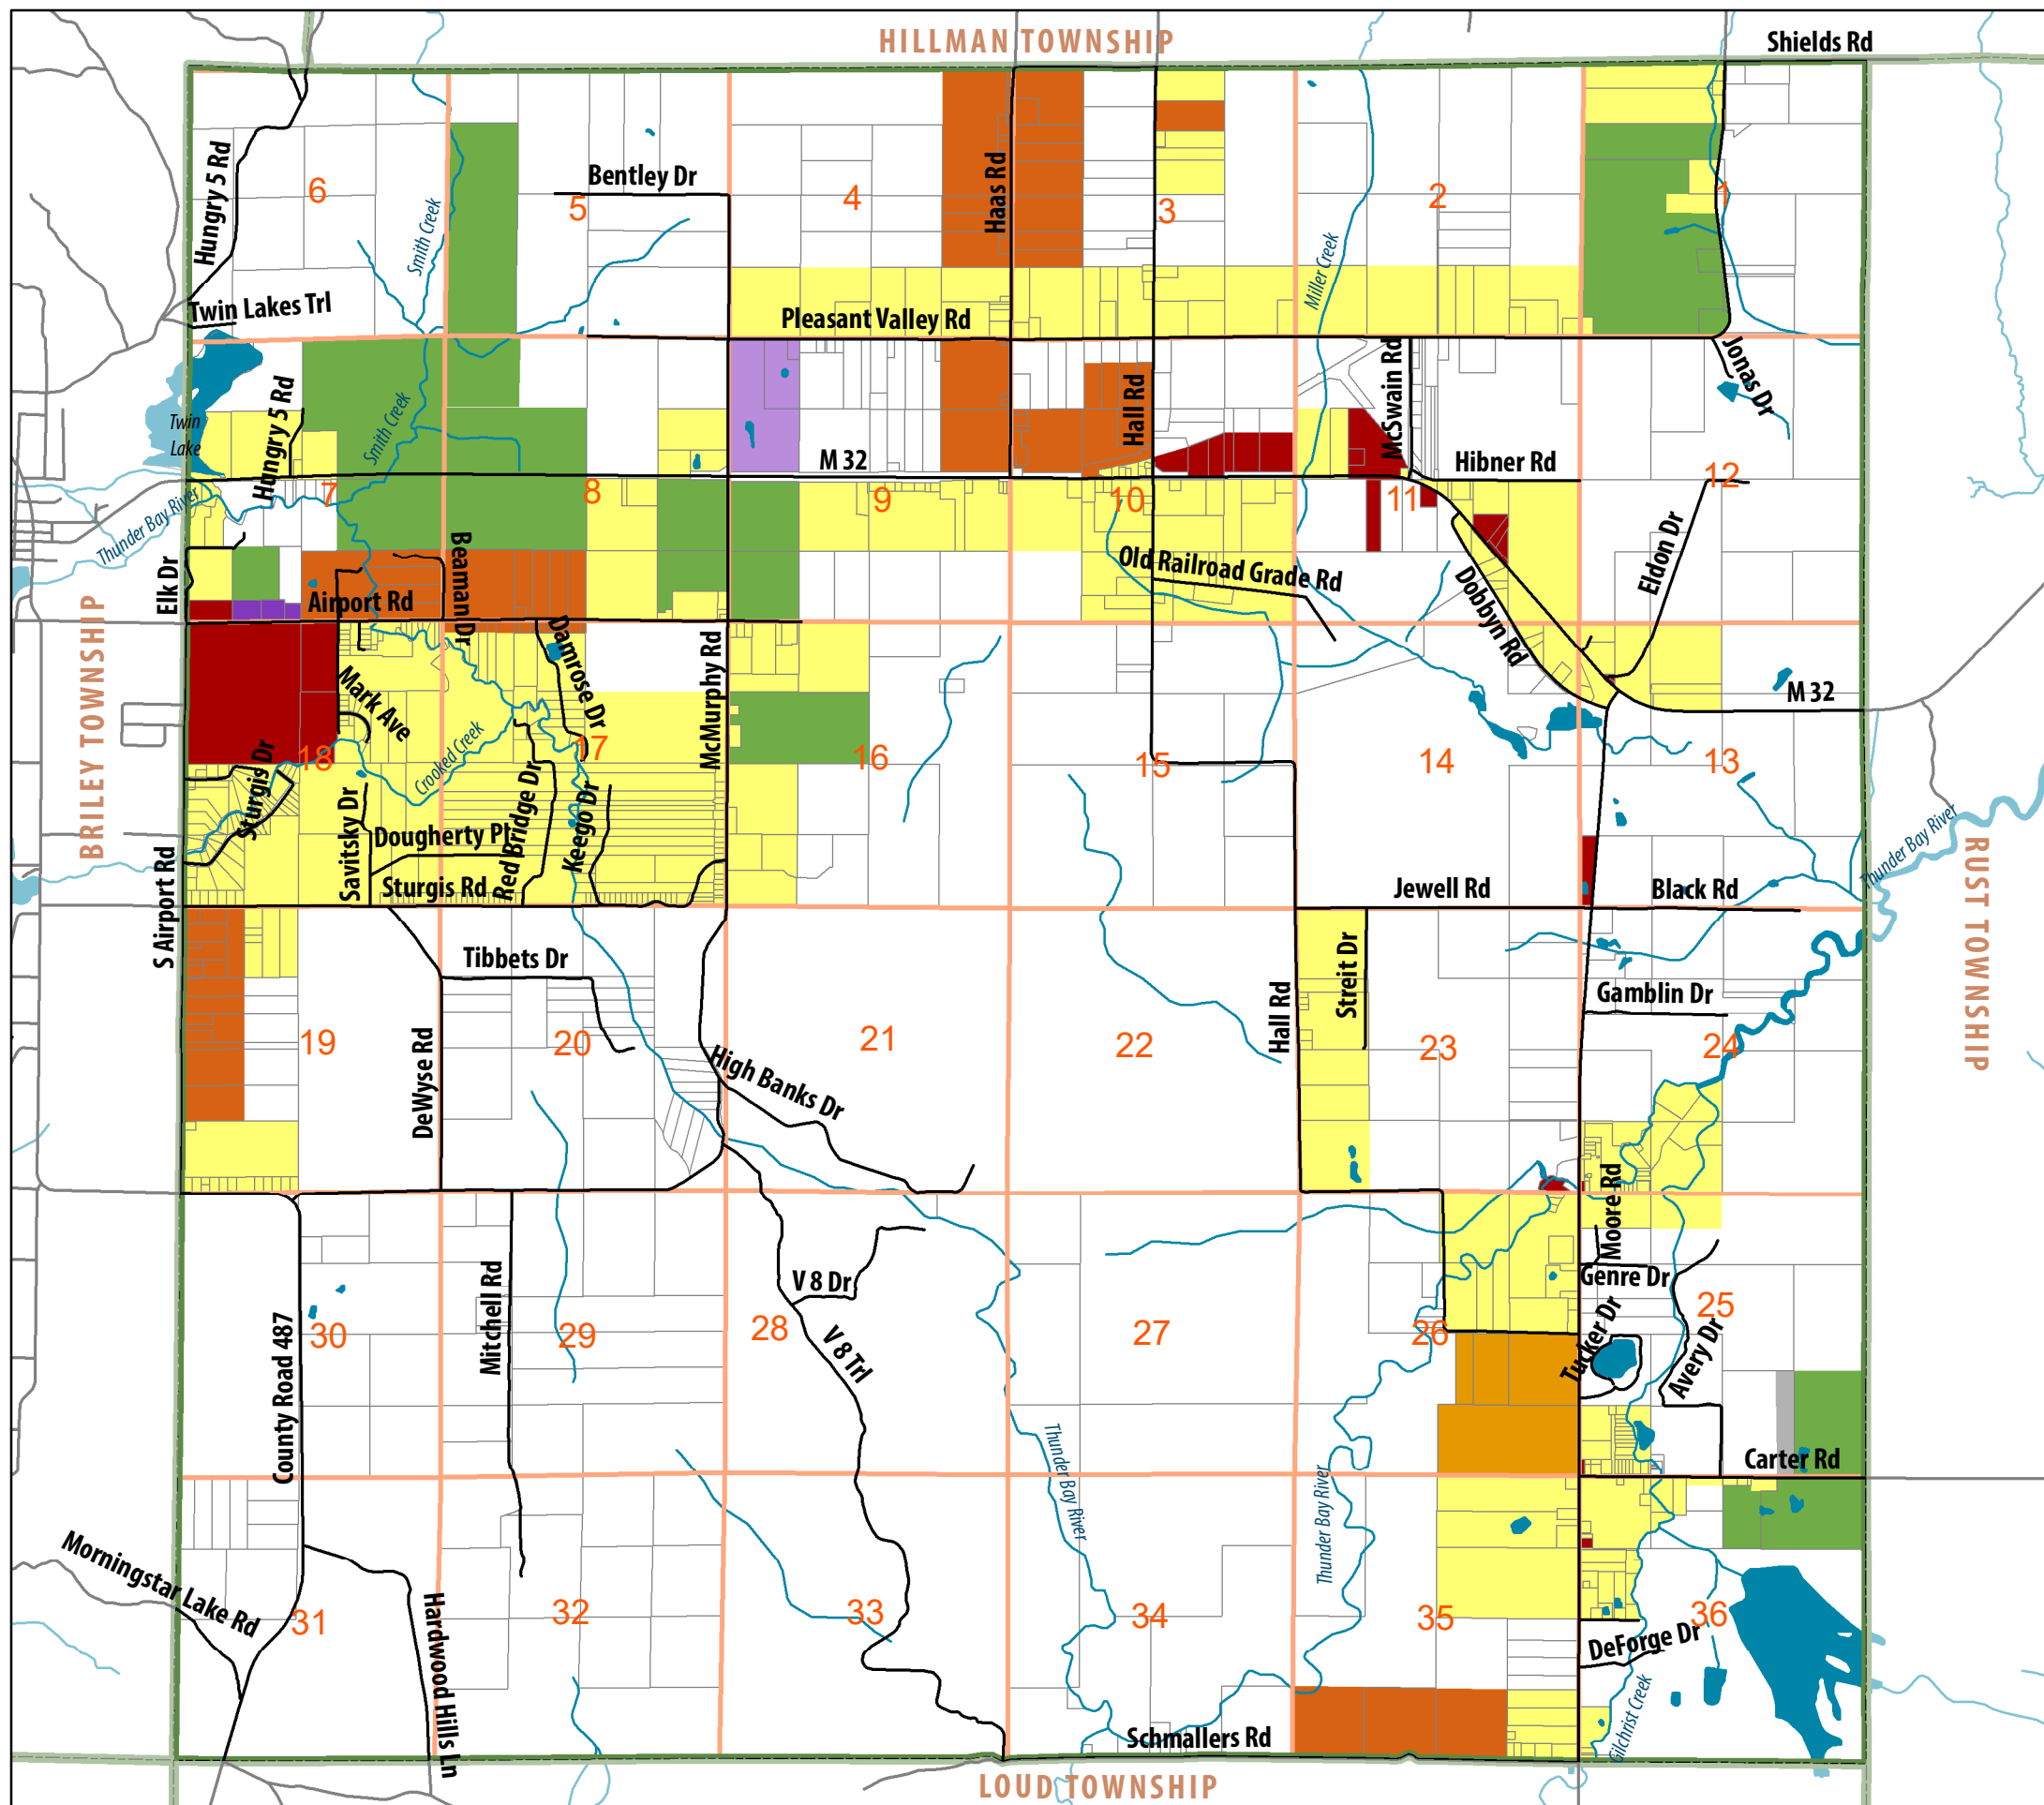

# Zoning Map of Avery Township

Montmorency County, Michigan

### Zoning Districts

- REC-1: Recreational District
- R- 2: Single-Family Residential District
- R-3: Single-Family/Two-Family Residential District
- R-4: Multiple-Family Residential District
- A: Agricultural District
- C: Commercial District
- I-A: Industrial District
- I-B: Industrial District
- E: Extractive District
- Roads
- Rivers & Streams
- Water Bodies
- Parcels
- Section Lines
- Township Boundary

Adopted: July 5, 2023  
Effective: July 19, 2023

Map Created by Northeast Michigan Council of Governments  
[www.discovernortheastmichigan.org](http://www.discovernortheastmichigan.org)